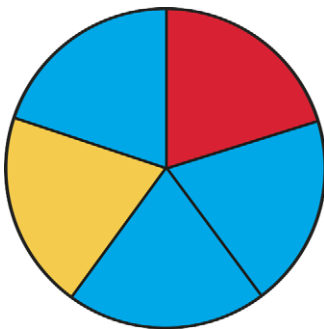

twinkl.com