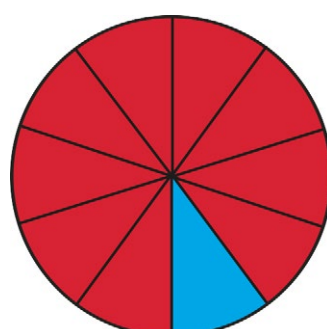

twinkl.com