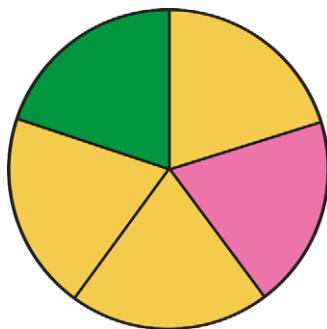

twinkl.com