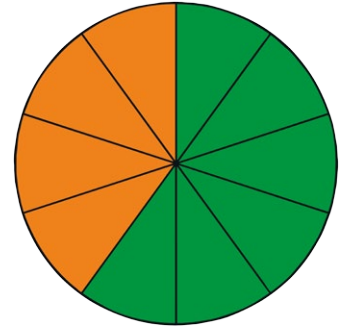

twinkl.com

twinkl.com