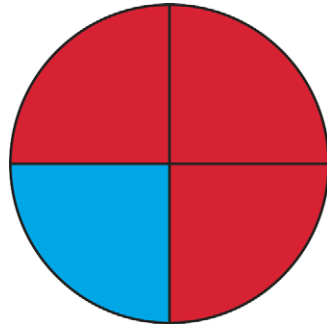

twinkl.com