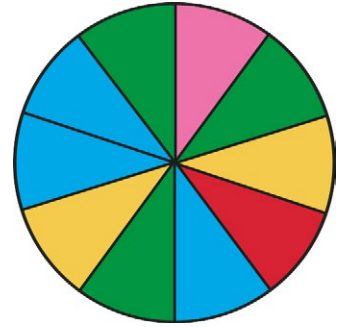

twinkl.com