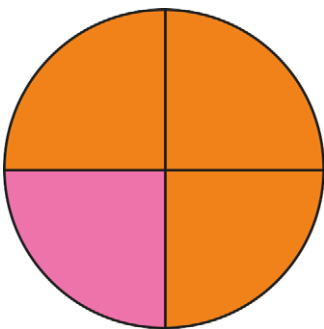

twinkl.com