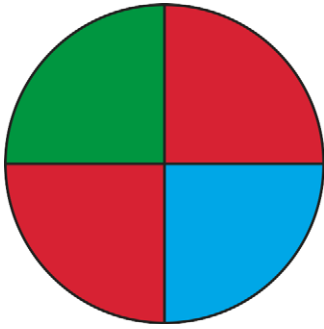

Probability Spinner Matching Game

twinkl.com