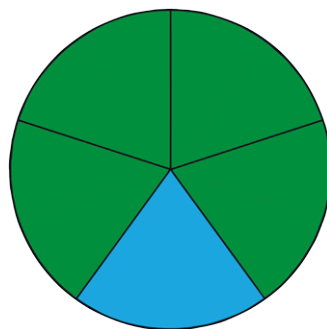

twinkl.com