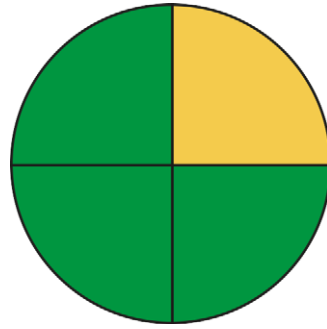

twinkl.com