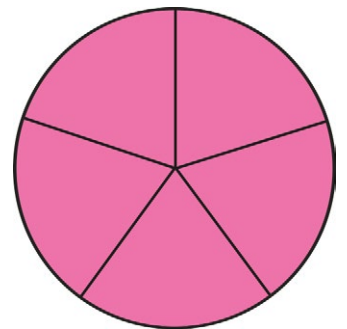

twinkl.com