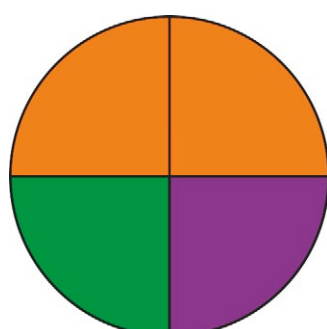

twinkl.com